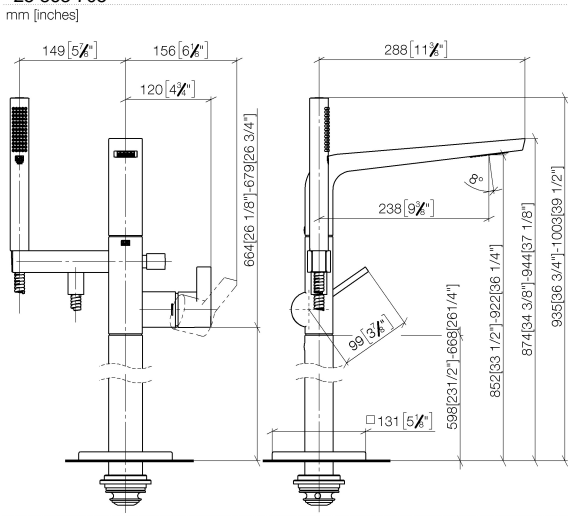

**CL.1 Single-lever bath mixer with stand pipe for free-standing assembly with hand shower set - Brushed Dark Platinum**

CL.1

25 863 705

- 238mm projection
- rectangular spray pattern with 55 individual jets
- max. spout flow rate 24.6 l/min
- Hand shower: COMPACT RAIN, max. flow rate 6.8 l/min (at 3 bar)
- bar-type hand shower with anti-scale system
- wall bracket
- automatic bath/shower diverter
- total height 935 - 1005 mm
- stand pipe height 598 - 668 mm
- height up to aerator 852 – 922 mm
- push-on rosette 131 x 131 mm
- metal shower hose 1250mm with integrated anti-twist protection

- Concealed floor mounting -** 35 945 970 90
- max. recess depth 150 mm
  - min. recess depth 80 mm

**CL.1 Single-lever bath mixer with stand pipe for free-standing assembly with hand shower set - Brushed Dark Platinum**

CL.1

25 863 705

mm [inches]

**Flow rate chart**

**Certificates**

Belgaqua\_19\_77\_27. LGA\_29727.

IAPMO\_4976 (4).

Belgaqua\_24-003-27\_1.